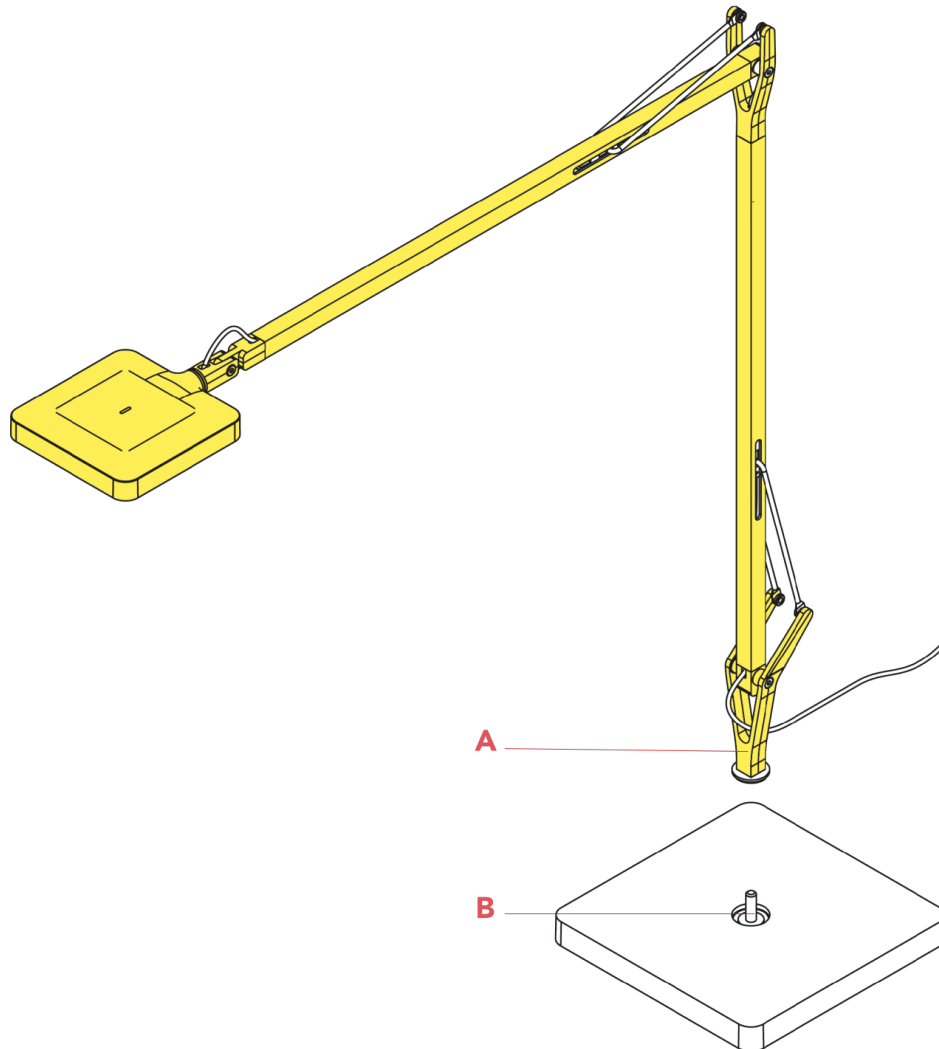

F3450030

Kelvin edge black body

WARNING! When installing and whenever acting on the appliance, ensure that the power supply has been switched off. For the installation of the spare-part, it is necessary to consult a qualified electrician.

F3450030

Kelvin edge black body

Fig.1

Insert the support (A) of the device into the pin (B) of the base.

WARNING! When installing and whenever acting on the appliance, ensure that the power supply has been switched off.
For the installation of the spare-part, it is necessary to consult a qualified electrician.