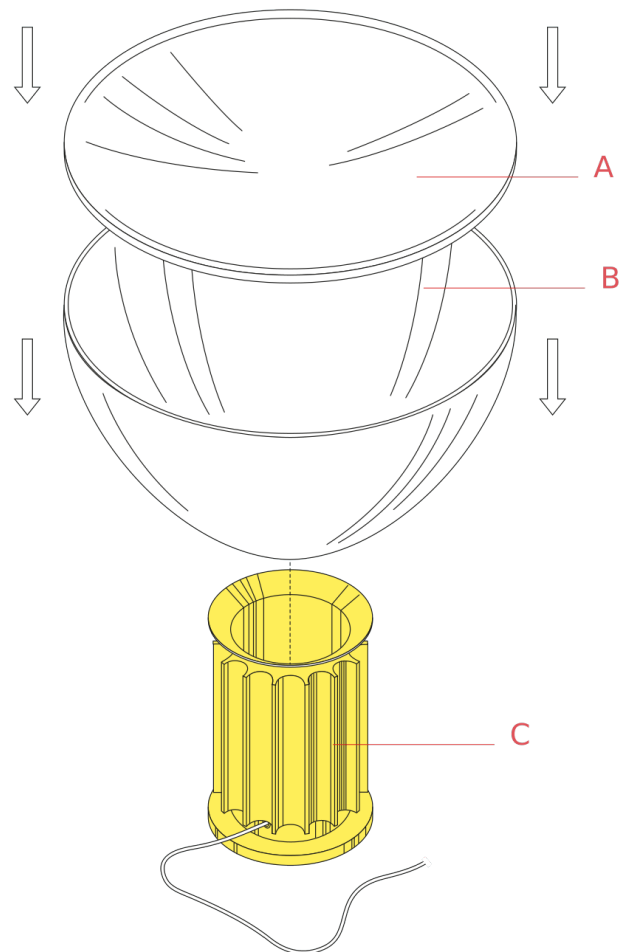

F6608004

Taccia led Anodized silver base

WARNING! When installing and whenever acting on the appliance, ensure that the power supply has been switched off.
For the installation of the spare-part, it is necessary to consult a qualified electrician.

F6608004

Taccia led Anodized silver base

Fig.1

Position the diffuser (B) and the reflector (A) on the base (C).

WARNING! When installing and whenever acting on the appliance, ensure that the power supply has been switched off.
For the installation of the spare-part, it is necessary to consult a qualified electrician.