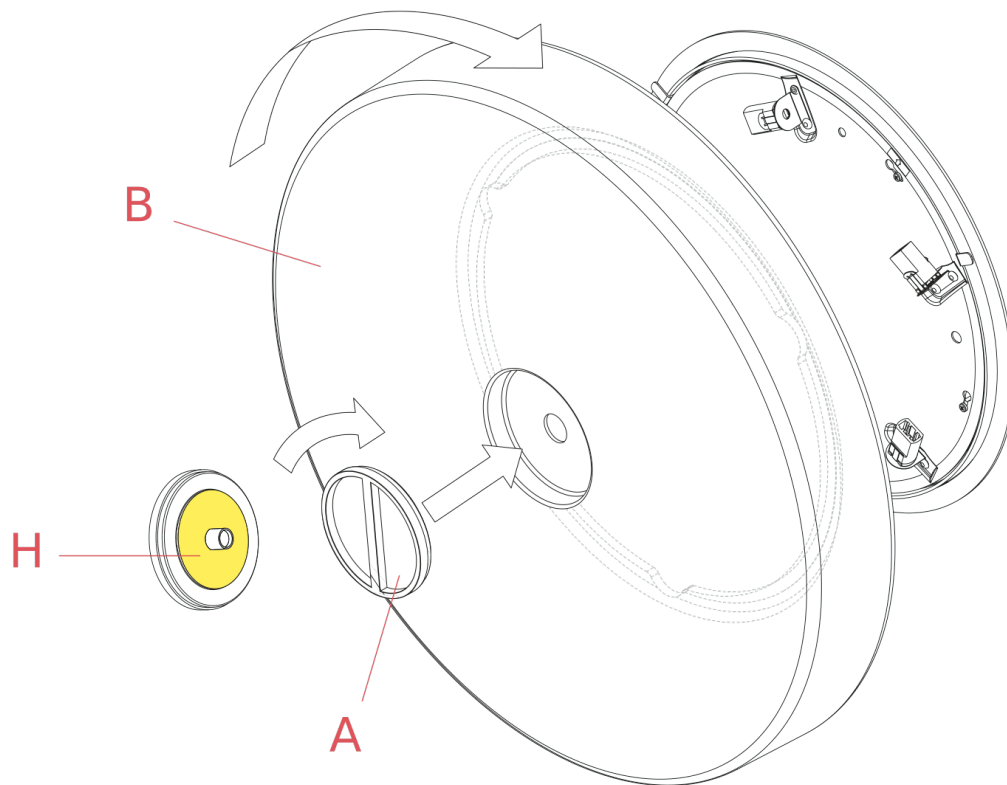

RF15719

Button Silicone Seal Shore Transparent 62x13x1,5

WARNING! When installing and whenever acting on the appliance, ensure that the power supply has been switched off.
For the installation of the spare-part, it is necessary to consult a qualified electrician.

RF15719

Button Silicone Seal Shore Transparent 62x13x1,5

Fig.3

Position the diffuser (B) to the lamp onto the lamp structure. Ensure that the gasket (H) is located correctly on the frieze (A). Lock the diffuser to the lamp structure by rotating the frieze (A) clockwise.