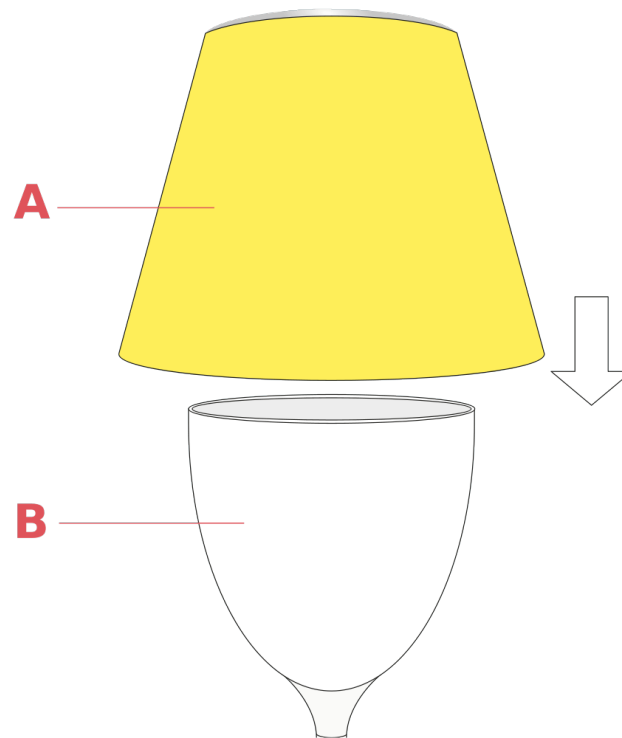

**RF6255009**

fumée diffuser assembly

WARNING! When installing and whenever acting on the appliance, ensure that the power supply has been switched off.  
For the installation of the spare-part, it is necessary to consult a qualified electrician.

**RF6255009**

fumée diffuser assembly

Fig.1

Lock the external diffuser (A) to the inner diffuser (B) by forcing (pushing) it to clicks-on.  
To lock the Soft version diffusers, it is necessary to locate the diffuser (A) on top of the inner diffuser (B) and force it harder in way that it clips-on to the diffuser (B).