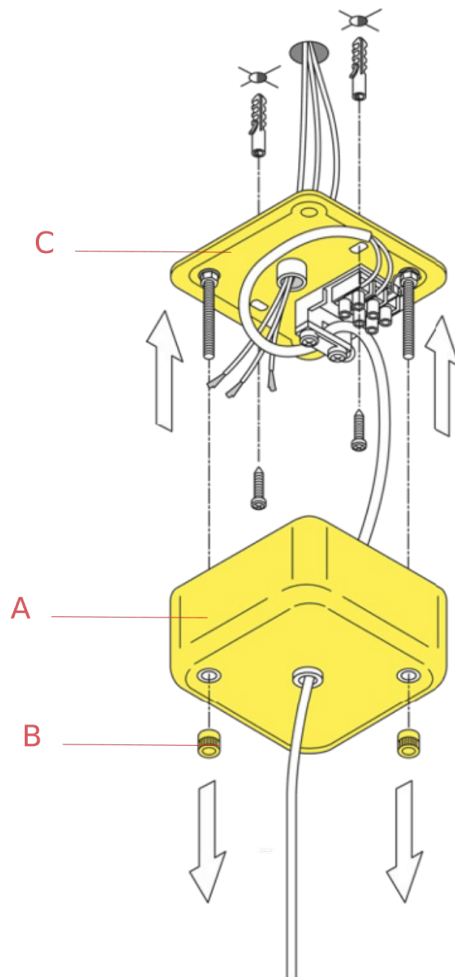

F650000 Splügen Bräu**EN****RF6500109**

Splügen Brau Complete ceiling rose

WARNING! When installing and whenever acting on the appliance, ensure that the power supply has been switched off.
For the installation of the spare-part, it is necessary to consult a qualified electrician.

F650000 Splügen Bräu

EN

RF6500109

Splügen Brau Complete ceiling rose

Fig.1

Open the washer (A) by unscrewing the pawls (B). Fasten the wall bracket (C) using the stud bolts. NOTE :
Choose screw anchors that are suitable for the surface which shall be assembled upon.