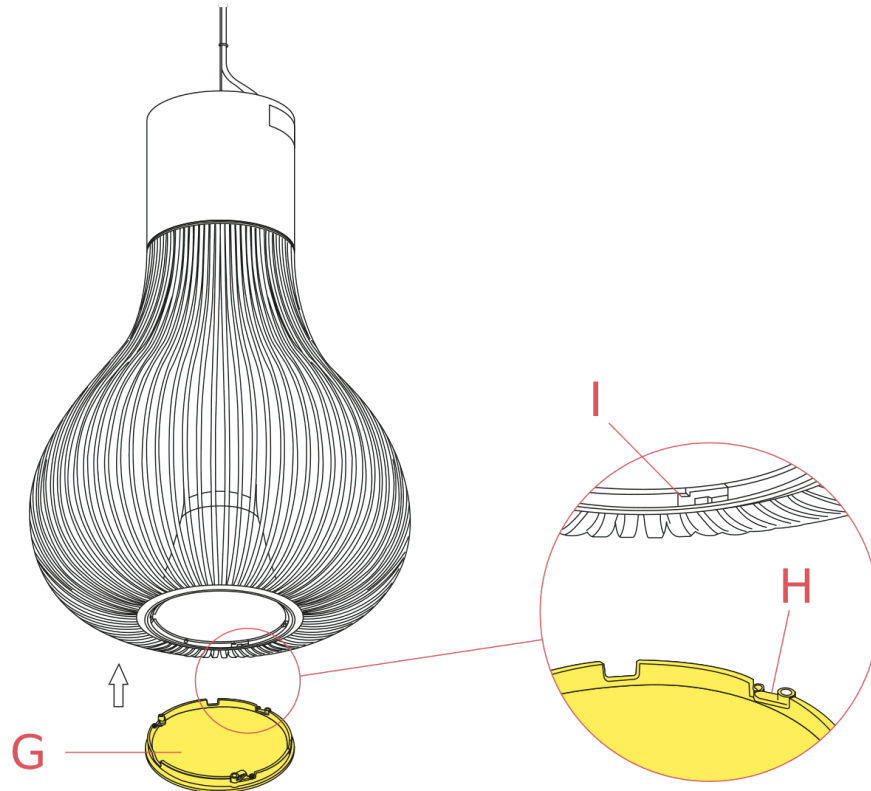

RF1636009

Chasen Suspension 2 White diffuser assembly

WARNING! When installing and whenever acting on the appliance, ensure that the power supply has been switched off.
For the installation of the spare-part, it is necessary to consult a qualified electrician.

RF1636009

Chasen Suspension 2 White diffuser assembly

Fig.1

Insert the diffuser (G) in the diffuser ring ensuring to position the three hooks (H) of the diffuser in correspondence of the appropriate made openings (I) of the ring, as shown in the image, and then lock the diffuser by rotating clockwise the knobs present on the diffuser (G).