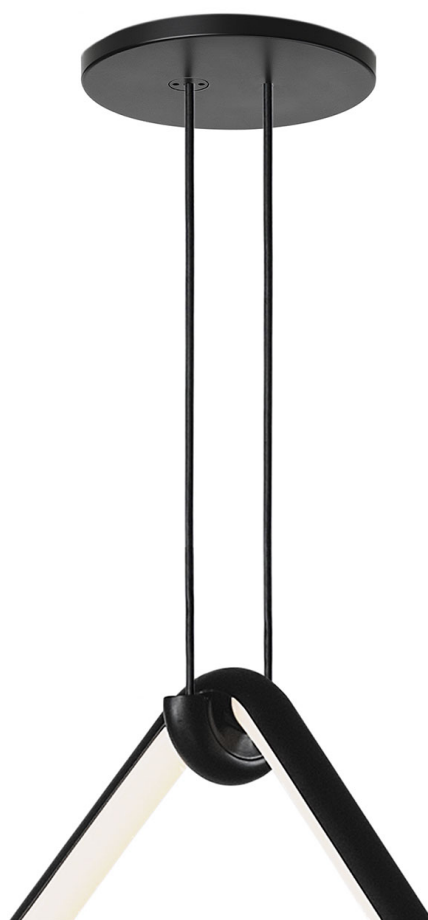

**F0418030**

Arrangements Recessed Rose

WARNING! When installing and whenever acting on the appliance, ensure that the power supply has been switched off.  
For the installation of the spare-part, it is necessary to consult a qualified electrician.

# F0418030

Arrangements Recessed Rose

Fig.1

- 01. RF0410400 –Stretch cable ceiling rose kit
- 02. RF0410300 –Led dimmer kit
- 03. RF27614 – Recessed power unit
- 04. RF27613 – Recessed ceiling wall assembly
- 06. RF26773 –Recessed ceiling wall cover
- 09. 26602 – Spacers cable
- 10. RF26440 – Regolation cables key
- 11. RF26906 –Element support assembly