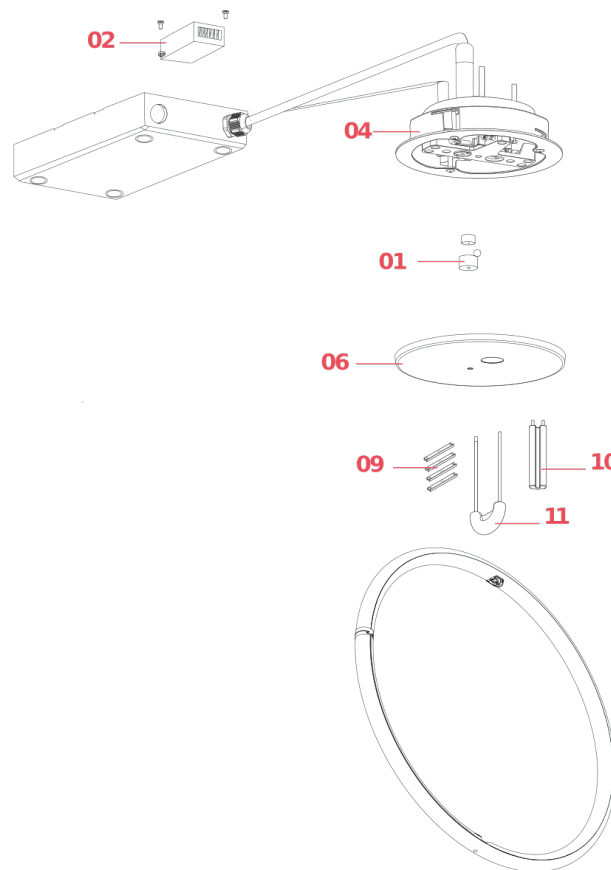

**F0418030**

Arrangements Recessed Rose

WARNING! When installing and whenever acting on the appliance, ensure that the power supply has been switched off.  
For the installation of the spare-part, it is necessary to consult a qualified electrician.

# F0418030

Arrangements Recessed Rose

Fig.1

- 01. RF0410400 –Stretch cable ceiling rose kit
- 02. RF0410300 –Led dimmer kit
- 03. RF27614 – Recessed power unit
- 04. RF27613 – Recessed ceiling wall assembly
- 06. RF26773 –Recessed ceiling wall cover
- 09. 26602 – Spacers cable
- 10. RF26440 – Regolation cables key
- 11. RF26906 –Element support assembly