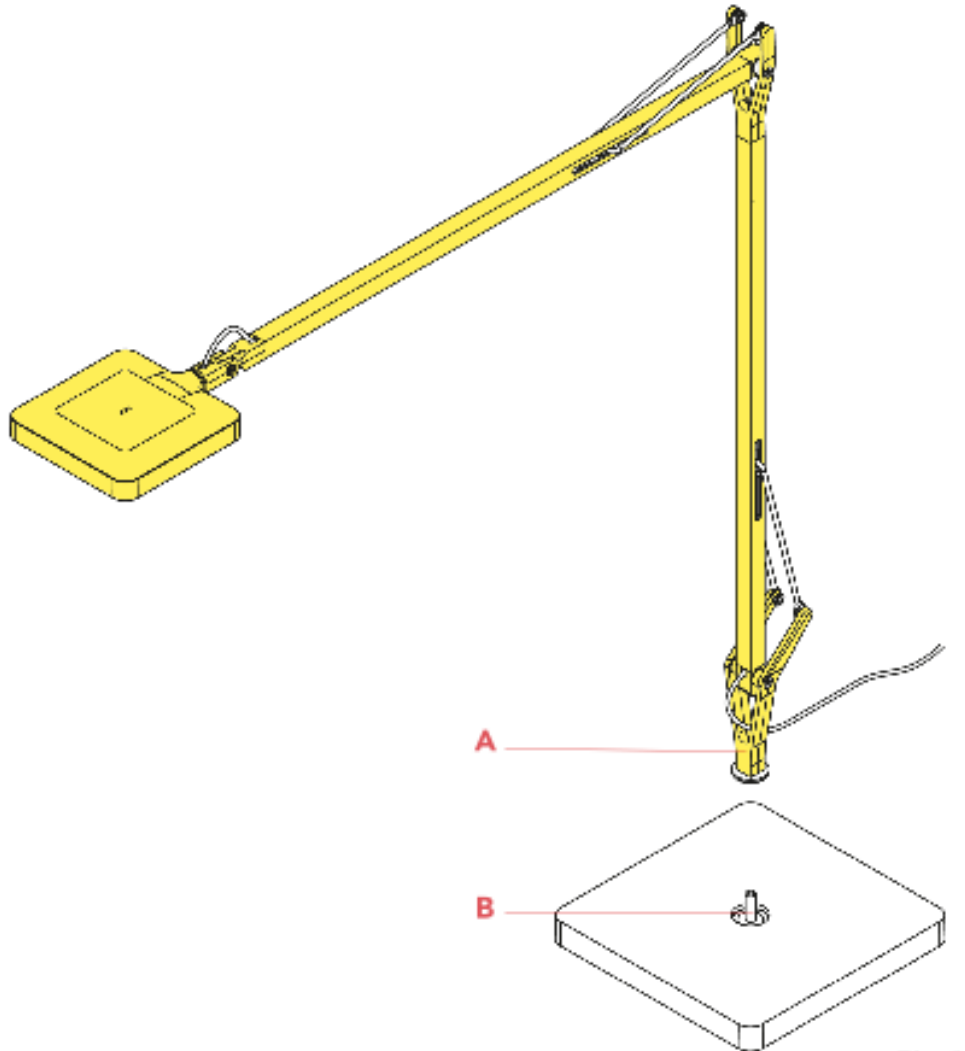

F3450030

Kelvin edge black body

WARNING! When installing and whenever acting on the appliance, ensure that the power supply has been switched off. For the installation of the spare-part, it is necessary to consult a qualified electrician.

F3450030

Kelvin edge black body

Fig.1

Insert the support (A) of the device into the pin (B) of the base.

WARNING! When installing and whenever acting on the appliance, ensure that the power supply has been switched off. For the installation of the spare-part, it is necessary to consult a qualified electrician.