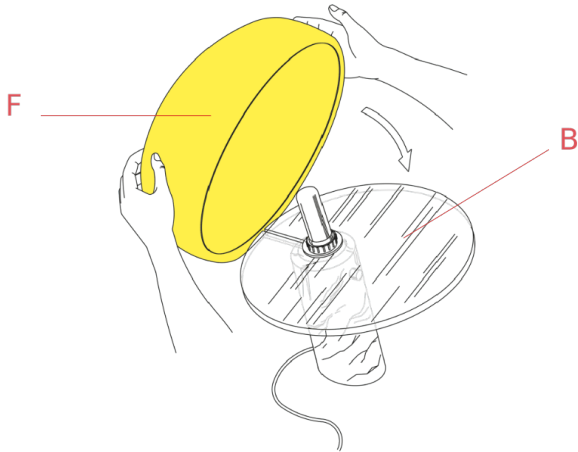

RF80967

Snoopy Green reflector

WARNING! When installing and whenever acting on the appliance, ensure that the power supply has been switched off.
For the installation of the spare-part, it is necessary to consult a qualified electrician.

RF80967

Snoopy Green reflector

Fig.1

Fig.2

Position the reflector (F) on the glass (B) ensuring that the anti rotation tooth (G) is inserted in the groove of the glass diffuser.

WARNING! When installing and whenever acting on the appliance, ensure that the power supply has been switched off. For the installation of the spare-part, it is necessary to consult a qualified electrician.