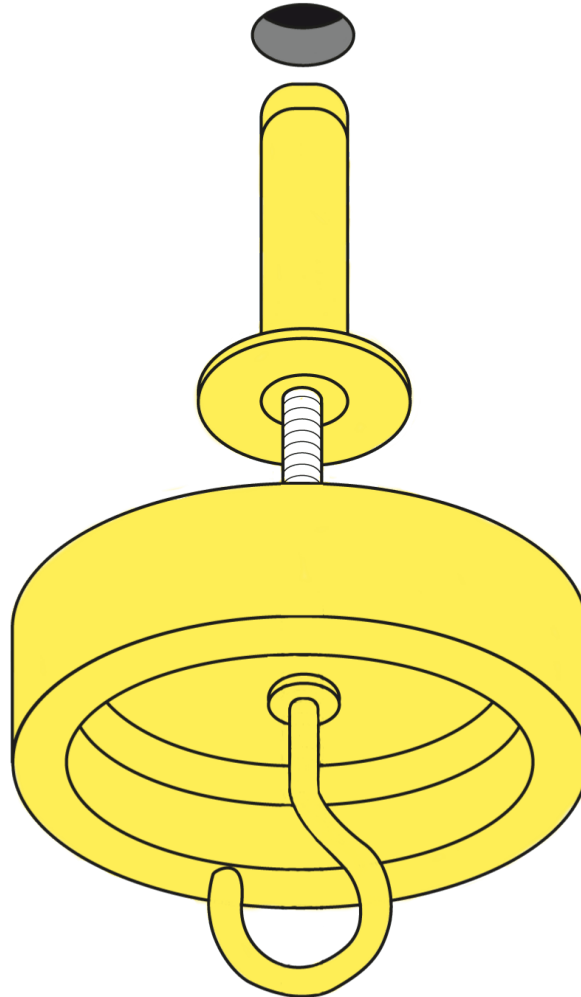

RF5400130

Complete black rose

WARNING! When installing and whenever acting on the appliance, ensure that the power supply has been switched off.
For the installation of the spare-part, it is necessary to consult a qualified electrician.

RF5400130

Complete black rose

Fig.1

Unscrew hook from expansion bolt, pass the hook through ceiling rose.

Drill a hole in the ceiling and insert the expansion bolt with hook.

Tighten the hook screw to fix the ceiling rose.

REMARKS! Select and employ screw plugs which are suited to the surface where the appliance is to be installed.