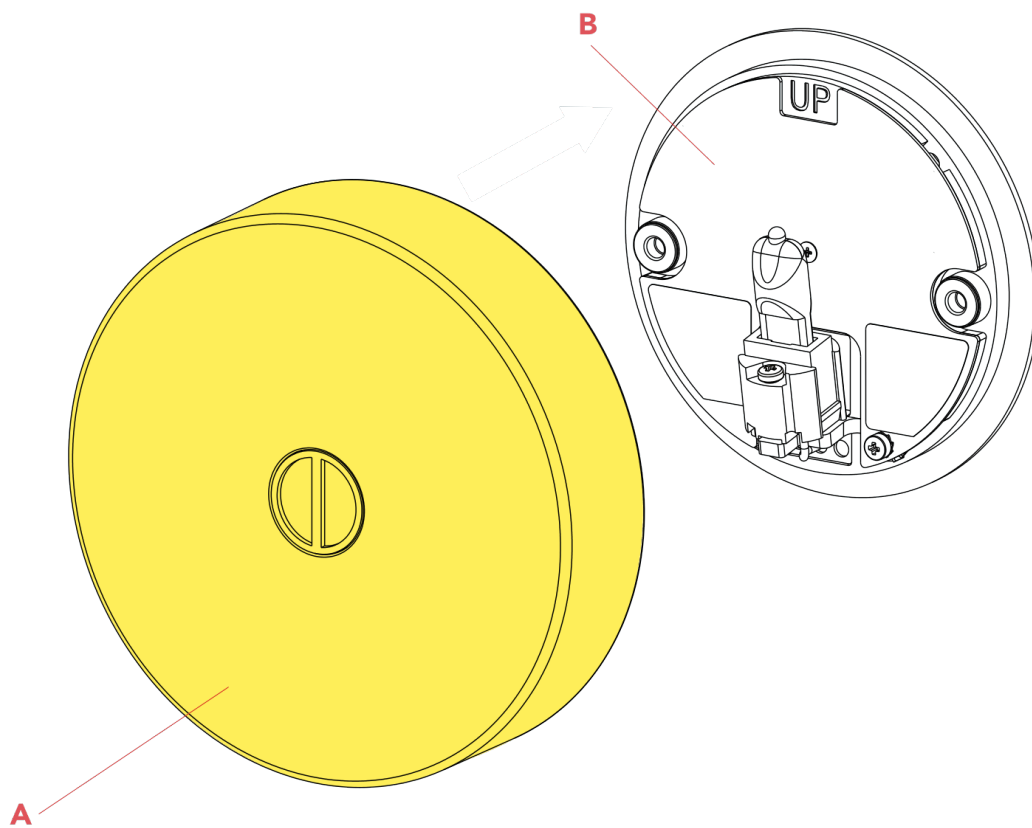

RF1490109

Mini Button Glass diffuser assembly

WARNING! When installing and whenever acting on the appliance, ensure that the power supply has been switched off.
For the installation of the spare-part, it is necessary to consult a qualified electrician.

RF1490109

Mini Button Glass diffuser assembly

Fig.1

Fasten the diffuser (A) to the lamp body (B).

WARNING! When installing and whenever acting on the appliance, ensure that the power supply has been switched off.
For the installation of the spare-part, it is necessary to consult a qualified electrician.