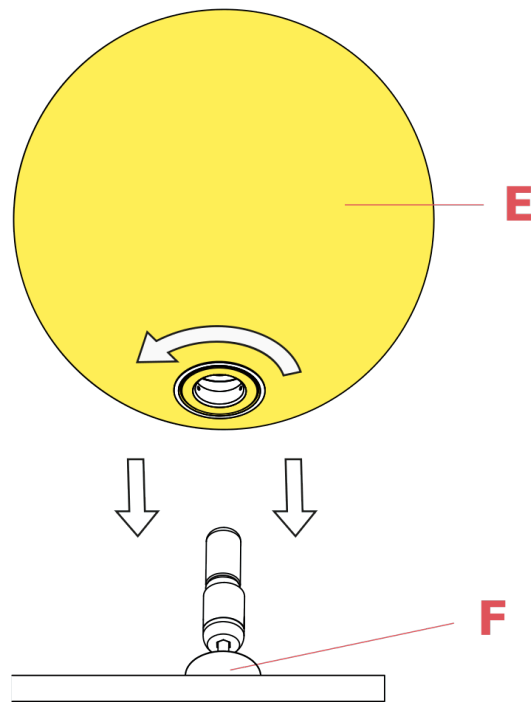

F3136030

IC Lights 1 diffuser for black version

WARNING! When installing and whenever acting on the appliance, ensure that the power supply has been switched off.
For the installation of the spare-part, it is necessary to consult a qualified electrician.

F3136030

IC Lights 1 diffuser for black version

Fig.1

Assemble the glass diffuser (E) by fastening it delicately to the lamp body's ferrule (F).

WARNING! When installing and whenever acting on the appliance, ensure that the power supply has been switched off.
For the installation of the spare-part, it is necessary to consult a qualified electrician.