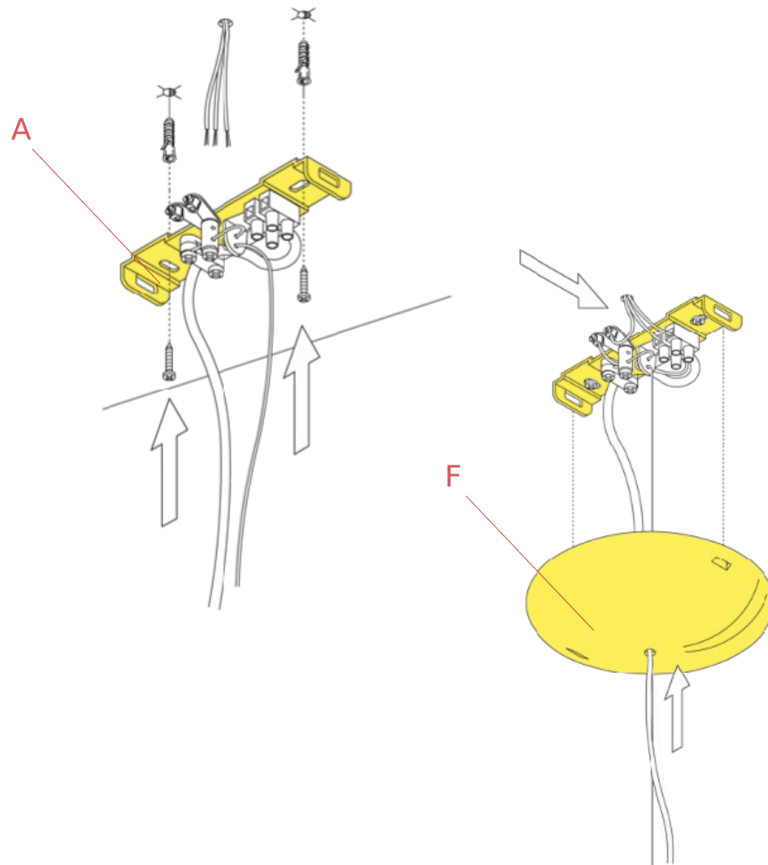

RF1367039

Smithfield Suspension Green rose assembly

WARNING! When installing and whenever acting on the appliance, ensure that the power supply has been switched off.
For the installation of the spare-part, it is necessary to consult a qualified electrician.

RF1367039

Smithfield Suspension Green rose assembly

Fig.1

Fix the wall fixture (A) with the appropriate expansion bolts.

NOTE: Select and employ screw anchors which are suited to the surface where the appliance is to be installed.
Connect the power cable to the terminal box (not supplied with the sparepart).

Mount the ceiling-rose (F).

WARNING! When installing and whenever acting on the appliance, ensure that the power supply has been switched off.
For the installation of the spare-part, it is necessary to consult a qualified electrician.