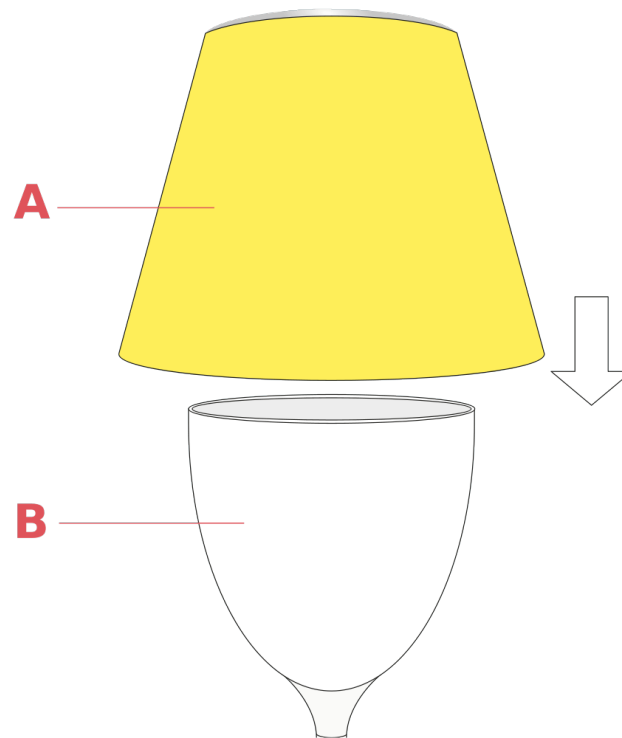

**RF6255001**

silver diffuser assembly

WARNING! When installing and whenever acting on the appliance, ensure that the power supply has been switched off.  
For the installation of the spare-part, it is necessary to consult a qualified electrician.

**RF6255001**

silver diffuser assembly

Fig.1

Lock the external diffuser (A) to the inner diffuser (B) by forcing (pushing) it to clicks-on.  
To lock the Soft version diffusers, it is necessary to locate the diffuser (A) on top of the inner diffuser (B) and force it harder in way that it clips-on to the diffuser (B).