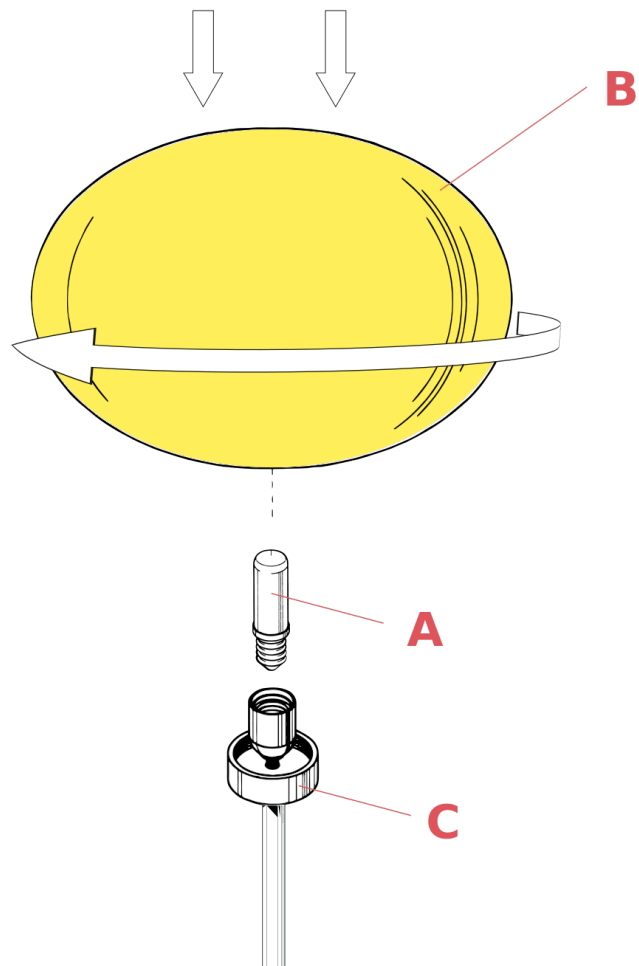

**F3050031**

Glo-Ball opal diffuser. Black Base

WARNING! When installing and whenever acting on the appliance, ensure that the power supply has been switched off.  
For the installation of the spare-part, it is necessary to consult a qualified electrician.

**F3050031**

Glo-Ball opal diffuser. Black Base

Fig.3

Insert the bulb (A). Position the diffuser (B) on the support (C) and secure it, turning it clockwise.

WARNING! When installing and whenever acting on the appliance, ensure that the power supply has been switched off.  
For the installation of the spare-part, it is necessary to consult a qualified electrician.