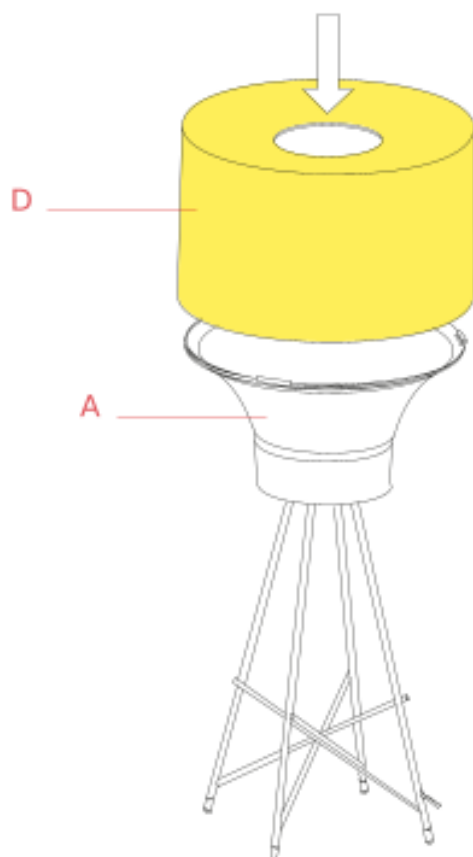

**RF16085**

Ray Floor 1-Table diffuser

WARNING! When installing and whenever acting on the appliance, ensure that the power supply has been switched off.  
For the installation of the spare-part, it is necessary to consult a qualified electrician.

**RF16085**

Ray Floor 1-Table diffuser

**Fig.1**

Position the diffuser (D) on the support (A).

WARNING! When installing and whenever acting on the appliance, ensure that the power supply has been switched off.  
For the installation of the spare-part, it is necessary to consult a qualified electrician.