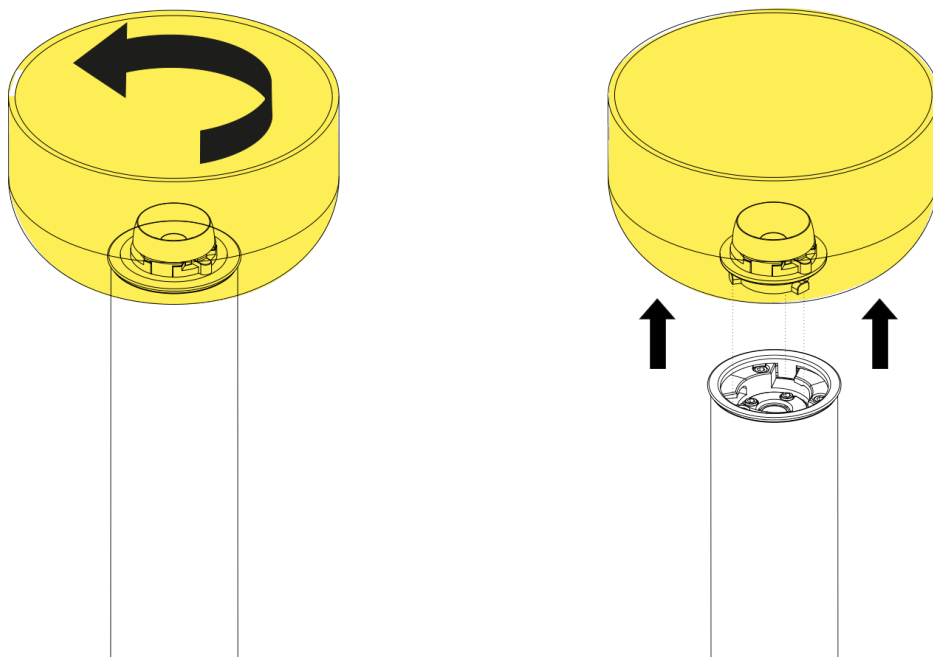

F1073009

Bellhop Floor Reflector White

WARNING! When installing and whenever acting on the appliance, ensure that the power supply has been switched off.
For the installation of the spare-part, it is necessary to consult a qualified electrician.

F1073009

Bellhop Floor Reflector White

Fig.1

Remove the old reflector from the body lamp. Assemble now the new spare parts.

WARNING! When installing and whenever acting on the appliance, ensure that the power supply has been switched off.
For the installation of the spare-part, it is necessary to consult a qualified electrician.