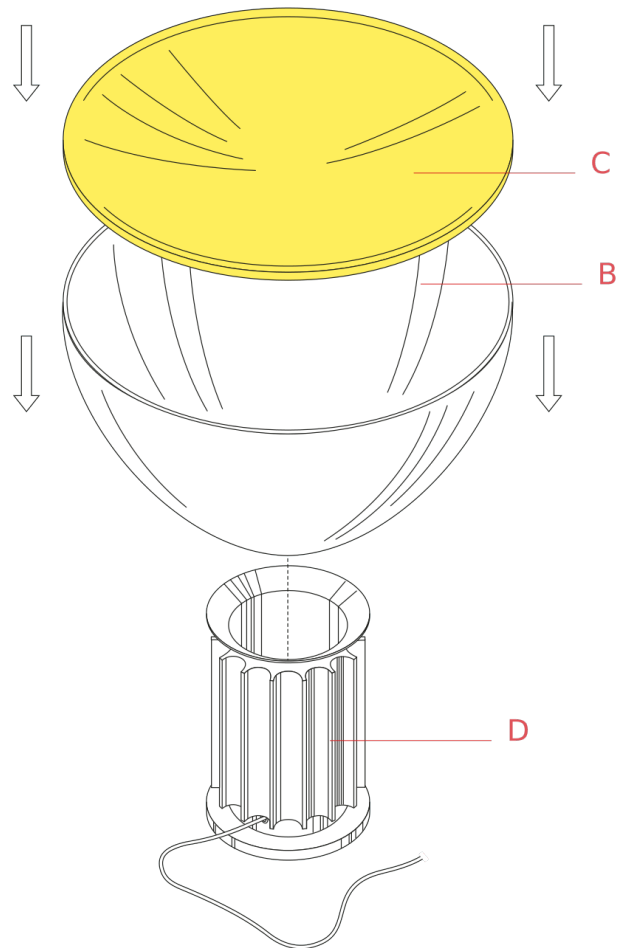

RF24886

Taccia Small White reflector

WARNING! When installing and whenever acting on the appliance, ensure that the power supply has been switched off.
For the installation of the spare-part, it is necessary to consult a qualified electrician.

RF24886

Taccia Small White reflector

Fig.1

Position the reflector (C) on the diffuser (B).

WARNING! When installing and whenever acting on the appliance, ensure that the power supply has been switched off.
For the installation of the spare-part, it is necessary to consult a qualified electrician.