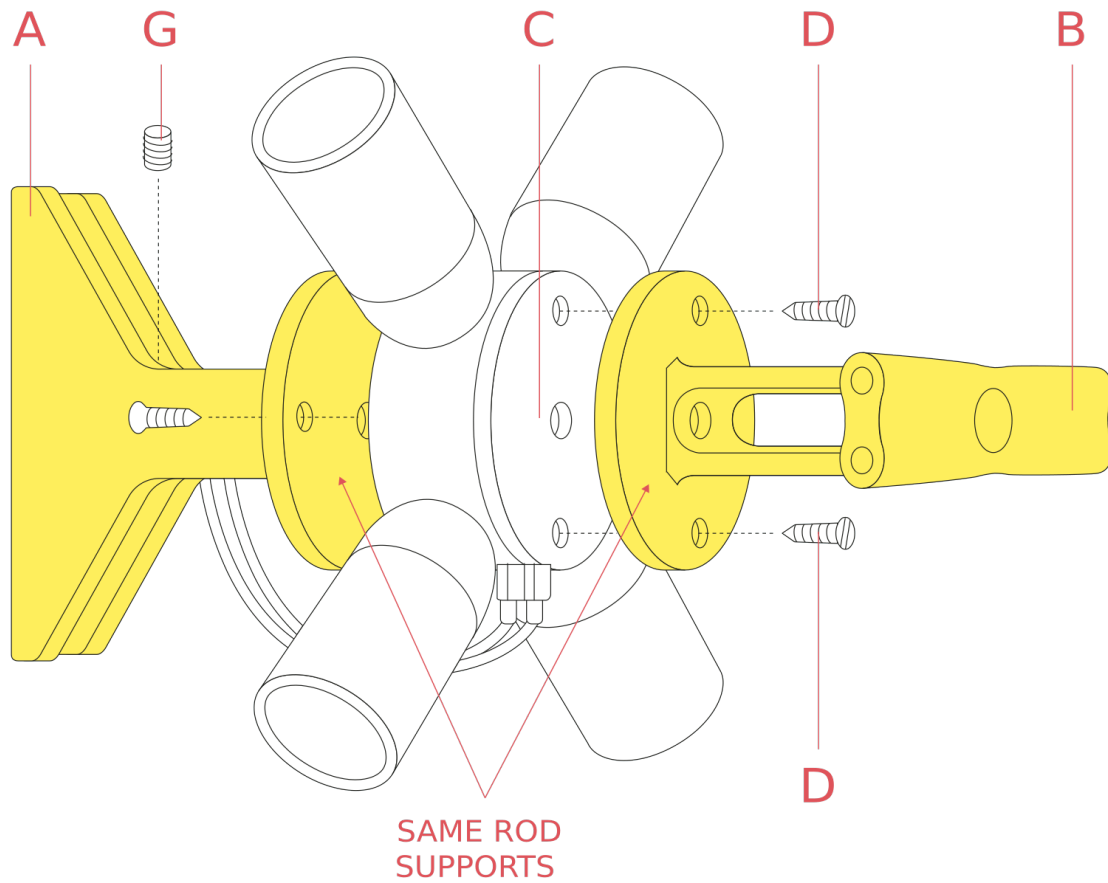

RF05737

Ariette 1/2/3 Rod nylon support/6 Ariette 1

WARNING! When installing and whenever acting on the appliance, ensure that the power supply has been switched off.
For the installation of the spare-part, it is necessary to consult a qualified electrician.

RF05737

Ariette 1/2/3 Rod nylon support/6 Ariette 1

Fig.1

Assemble the rod support to the lamp holder assembly utilizing their apposite screws.

WARNING! When installing and whenever acting on the appliance, ensure that the power supply has been switched off. For the installation of the spare-part, it is necessary to consult a qualified electrician.